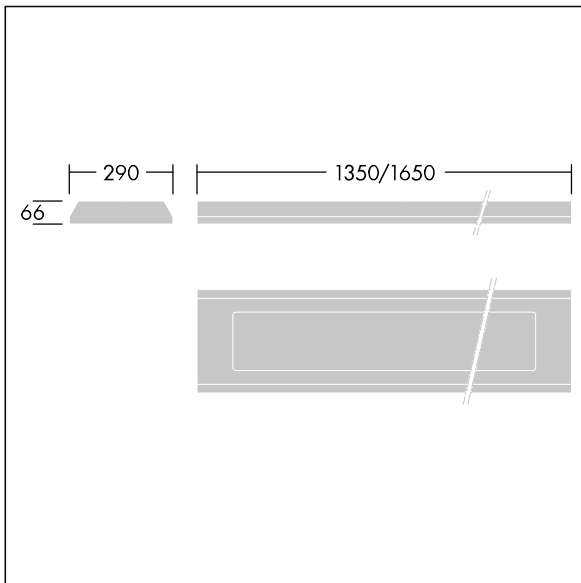

96633062 DUROLIGHT-S 5200-840 HF L1650

IP65	IK10					850°C		T _a -25 +50
------	------	--	--	--	--	-------	--	---------------------------

Durolight

Anti-vandal Surface mounted LED luminaire. Electronic, fixed output control gear. IP65, IK10, Class I electrical. Body: 2mm sheet steel painted white (close to RAL9016). Gasket: non-ageing polyurethane foam. Diffuser: 3mm thick polycarbonate with outstanding impact resistance, connected and secured with tamper-resistant stainless steel twin hole screws to the body. Complete with 4000K LED

Dimensions: 1650 x 290 x 66 mm
Luminaire input power: 46.7 W
Luminaire luminous flux: 5210 lm
Luminaire efficacy: 112 lm/W
Weight: 18 kg

TLG_DURO_F_MCE.jpg

TLG_DURO_M_LDS.wmf

Este producto contiene una fuente luminosa de la clase de eficiencia energética C.