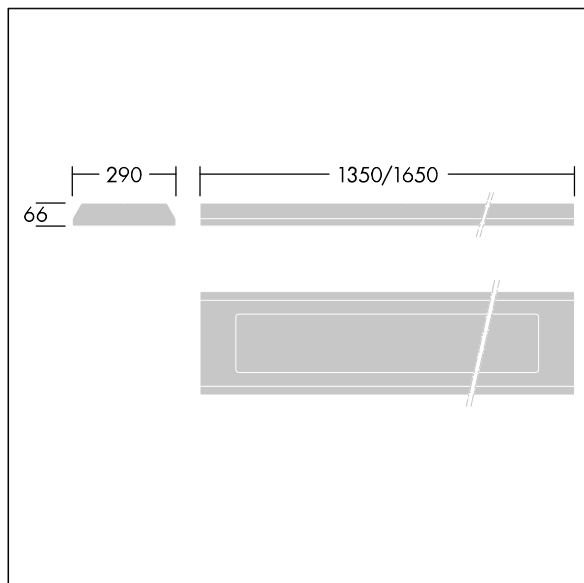

96633062 DUROLIGHT-S 5200-840 HF L1650

IP65	IK10					850°C		T _a -25 +50
------	------	--	--	--	--	-------	--	---------------------------

Durolight

Anti-vandal Surface mounted LED luminaire. Electronic, fixed output control gear. IP65, IK10, Class I electrical. Body: 2mm sheet steel painted white (close to RAL9016). Gasket: non-ageing polyurethane foam. Diffuser: 3mm thick polycarbonate with outstanding impact resistance, connected and secured with tamper-resistant stainless steel twin hole screws to the body. Complete with 4000K LED

Dimensions: 1650 x 290 x 66 mm
 Luminaire input power: 46.7 W
 Luminaire luminous flux: 5210 lm
 Luminaire efficacy: 112 lm/W
 Weight: 18 kg

TLG_DURO_F_MCE.jpg

TLG_DURO_M_LDS.wmf

Este producto contiene una fuente luminosa de la clase de eficiencia energética C.