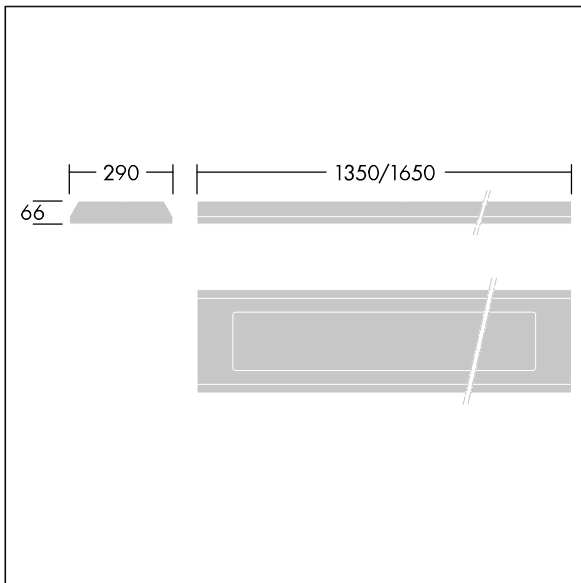

## 96633063 DUROLIGHT-S 4000-830 HF L1350

IP65	IK10					850°C		T <sub>a</sub> -25 +50
------	------	--	--	--	--	-------	--	---------------------------

### Durolight

Anti-vandal Surface mounted LED luminaire. Electronic, fixed output control gear. IP65, IK10, Class I electrical. Body: 2mm sheet steel painted white (close to RAL9016). Gasket: non-ageing polyurethane foam. Diffuser: 3mm thick polycarbonate with outstanding impact resistance, connected and secured with tamper-resistant stainless steel twin hole screws to the body. Complete with 3000K LED

Dimensions: 1350 x 290 x 66 mm  
 Luminaire input power: 37.6 W  
 Luminaire luminous flux: 3965 lm  
 Luminaire efficacy: 105 lm/W  
 Weight: 15 kg

TLG\_DURO\_F\_MCE.jpg

TLG\_DURO\_M\_LDS.wmf

Este producto contiene una fuente luminosa de la clase de eficiencia energética C.