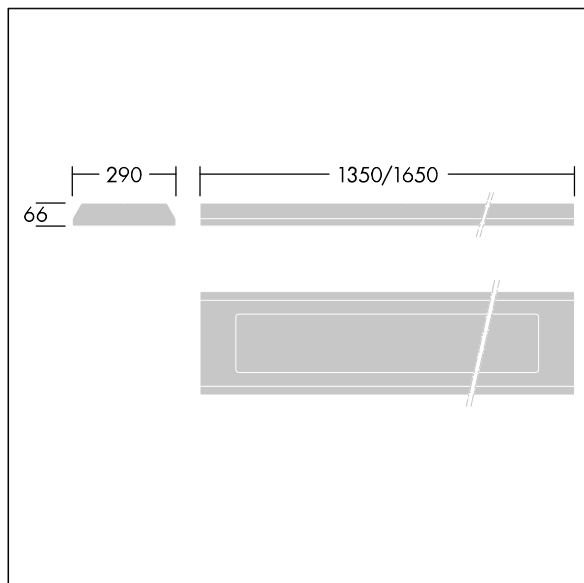

96633065 <DUROLIGHT-S 4100-840 HFIX L1350

| | | | | | | | | | |
|------|------|--|--|--|--|-------|--|-------|---------------------------|
| IP65 | IK10 | | | | | 850°C | | 170Nm | T _a -25 +50 |
|------|------|--|--|--|--|-------|--|-------|---------------------------|

Durolight

Anti-vandal Surface mounted LED luminaire. Electronic, DALI dimmable control gear. IP65, IK10, Class I electrical. Body: 2mm sheet steel painted white (close to RAL9016). Gasket: non-ageing polyurethane foam. Diffuser: 3mm thick polycarbonate with outstanding impact resistance, connected and secured with tamper-resistant stainless steel twin hole screws to the body. Complete with 4000K LED

Dimensions: 1350 x 290 x 66 mm
 Luminaire input power: 38 W
 Luminaire luminous flux: 4100 lm
 Luminaire efficacy: 108 lm/W
 Weight: 15 kg

TLG_DURO_F_MCE.jpg

TLG_DURO_M_LDS.wmf

Este producto contiene una fuente luminosa de la clase de eficiencia energética C.