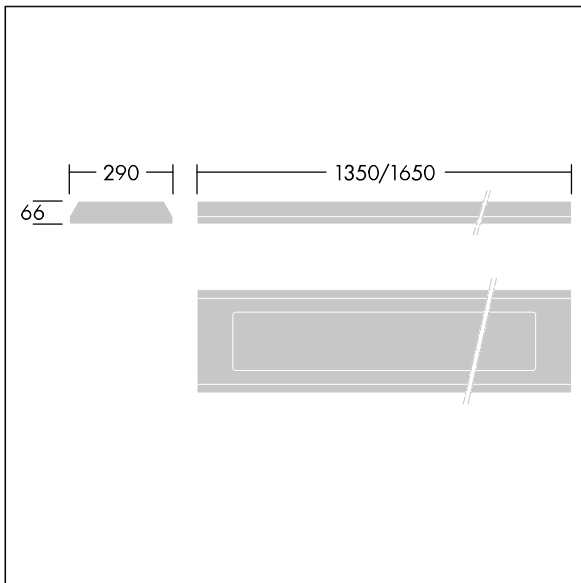

96633067 DUROLIGHT-S 4000-830 HFIX L1350

IP65	IK10					850°C		170Nm		T _a -25 +50
------	------	--	--	--	--	-------	--	-------	--	---------------------------

Durolight

Anti-vandal Surface mounted LED luminaire. Electronic, DALI dimmable control gear. IP65, IK10, Class I electrical. Body: 2mm sheet steel painted white (close to RAL9016). Gasket: non-ageing polyurethane foam. Diffuser: 3mm thick polycarbonate with outstanding impact resistance, connected and secured with tamper-resistant stainless steel twin hole screws to the body. Complete with 3000K LED

Dimensions: 1350 x 290 x 66 mm
Luminaire input power: 37.6 W
Luminaire luminous flux: 3965 lm
Luminaire efficacy: 105 lm/W
Weight: 15 kg

TLG_DURO_F_MCE.jpg

TLG_DURO_M_LDS.wmf

Este producto contiene una fuente luminosa de la clase de eficiencia energética C.