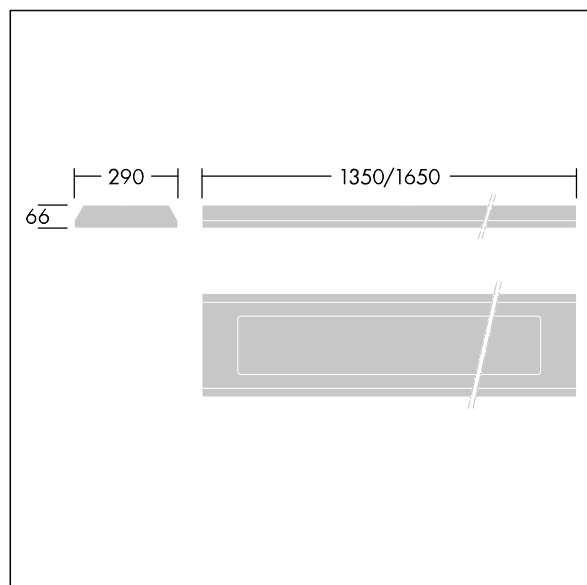

### Durolight

Anti-vandal Surface mounted LED luminaire. Electronic, fixed output control gear with 3 hour, manual test, emergency lighting circuit. IP65, IK10, Class I electrical. Body: 2mm sheet steel painted white (close to RAL9016). Gasket: non-ageing polyurethane foam. Diffuser: 3mm thick polycarbonate with outstanding impact resistance, connected and secured with tamper-resistant stainless steel twin hole screws to the body. Complete with 4000K LED

Dimensions: 1350 x 290 x 66 mm

Luminaire input power: 38 W

Luminaire luminous flux: 4100 lm

Luminaire efficacy: 108 lm/W

Weight: 15 kg

TLG\_DURO\_F\_MCE.jpg

TLG\_DURO\_M\_LDS.wmf

Este producto contiene una fuente luminosa de la clase de eficiencia energética C.