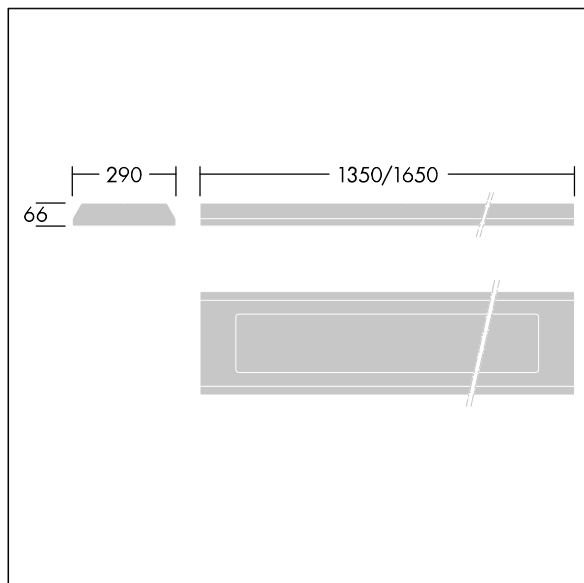

IP65	IK10					850 °C		170Nm	T _a -25 +50
------	------	--	--	--	--	--------	--	-------	---------------------------

Durolight

Anti-vandal Surface mounted LED luminaire. Electronic, fixed output control gear with 3 hour, manual test, emergency lighting circuit. IP65, IK10, Class I electrical. Body: 2mm sheet steel painted white (close to RAL9016). Gasket: non-ageing polyurethane foam. Diffuser: 3mm thick polycarbonate with outstanding impact resistance, connected and secured with tamper-resistant stainless steel twin hole screws to the body. Complete with 4000K LED

Dimensions: 1350 x 290 x 66 mm
Luminaire input power: 38 W
Luminaire luminous flux: 4100 lm
Luminaire efficacy: 108 lm/W
Weight: 15 kg

TLG_DURO_F_MCE.jpg

TLG_DURO_M_LDS.wmf

Este producto contiene una fuente luminosa de la clase de eficiencia energética C.