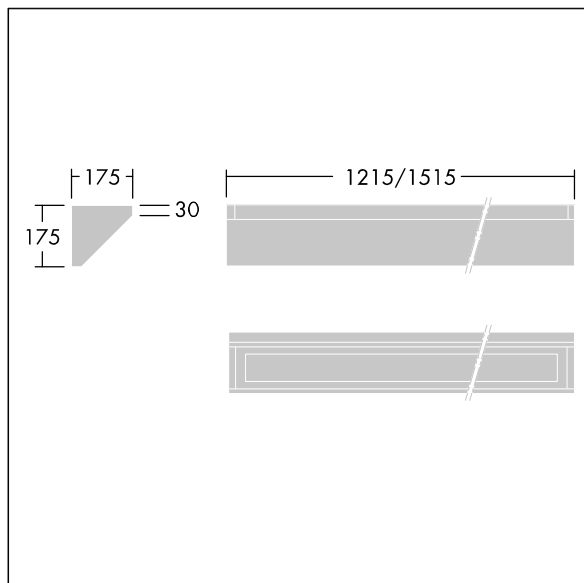

96633074 DUROLIGHT-C 4500-840 HF L1515

IP65	IK10					850°C		T _a -25 +45
------	------	--	--	--	--	-------	--	---------------------------

Durolight

Anti-vandal Surface mounted cornice LED luminaire.
 Electronic, fixed output control gear. IP65, IK10, Class I electrical. Body: 2mm sheet steel painted white (close to RAL9016). Gasket: non-ageing polyurethane foam. Diffuser: 3mm thick polycarbonate with outstanding impact resistance, connected and secured with tamper-resistant stainless steel twin hole screws to the body. Complete with 4000K LED

Dimensions: 1515 x 175 x 175 mm
 Luminaire input power: 46.7 W
 Luminaire luminous flux: 4497 lm
 Luminaire efficacy: 96 lm/W
 Weight: 13 kg

TLG_DURO_F_CORNER.jpg

TLG_DURO_M_LDC.wmf

Este producto contiene una fuente luminosa de la clase de eficiencia energética C.