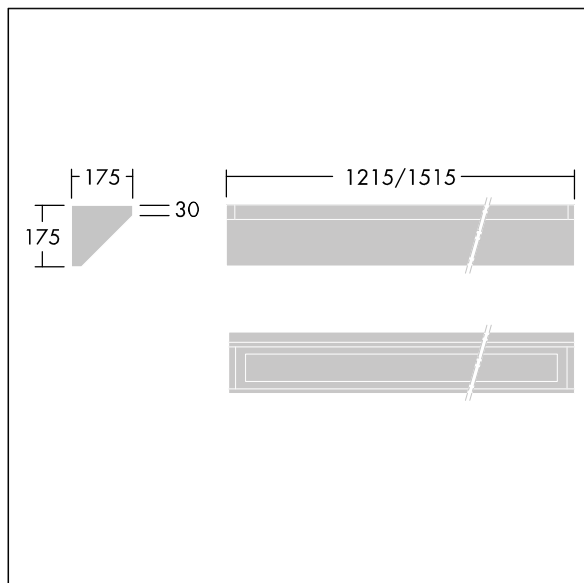

## 96633074 DUROLIGHT-C 4500-840 HF L1515

IP65	IK10					850°C		170Nm	T <sub>a</sub> -25 +45
------	------	--	--	--	--	-------	--	-------	---------------------------

### Durolight

Anti-vandal Surface mounted cornice LED luminaire.  
 Electronic, fixed output control gear. IP65, IK10, Class I electrical. Body: 2mm sheet steel painted white (close to RAL9016). Gasket: non-ageing polyurethane foam. Diffuser: 3mm thick polycarbonate with outstanding impact resistance, connected and secured with tamper-resistant stainless steel twin hole screws to the body. Complete with 4000K LED

Dimensions: 1515 x 175 x 175 mm  
 Luminaire input power: 46.7 W  
 Luminaire luminous flux: 4497 lm  
 Luminaire efficacy: 96 lm/W  
 Weight: 13 kg

TLG\_DURO\_F\_CORNER.jpg

TLG\_DURO\_M\_LDC.wmf

Este producto contiene una fuente luminosa de la clase de eficiencia energética C.