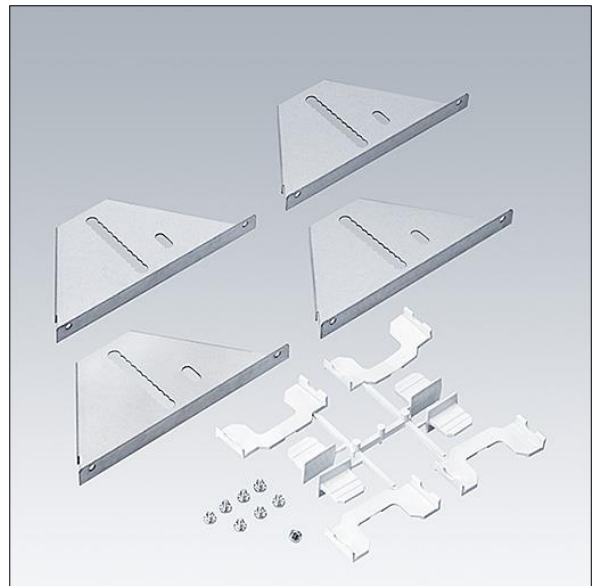

## Omega Pro 2

### 96633271 OP2 CONCEALED CEILING MTG KIT PULL UP

THORN

#### Omega Pro 2

Installation kit (x4) consisting of brackets and push through wedges which can be height adjusted to ensure flush position of the luminaire with the ceiling structure. For ceiling compatibility and flex range, please see installation leaflet.