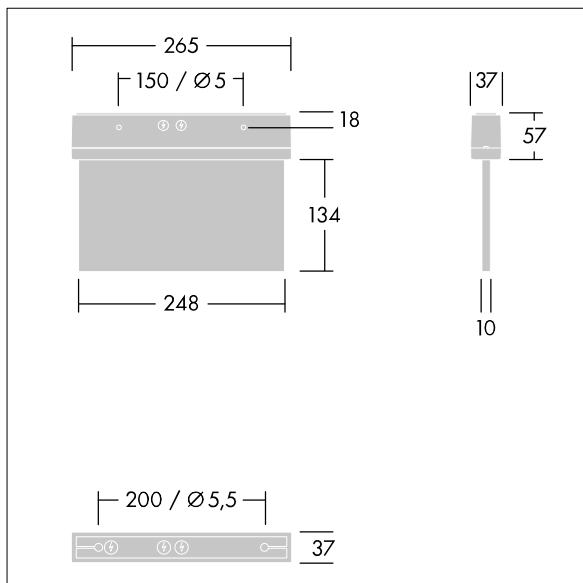

Voyager Style

THORN

96632896 VOYAGER STYLE 115 P MS ECD SM-S WH

IP43 IK03  T_{a-10}
 $+40$

Voyager Style

Ultra slim LED escape sign luminaire for surface mounted, wall or ceiling mounting; recessed ceiling mounting possible with optional recessed ceiling frame; Luminaire for central emergency light supply, for single luminaire monitoring via DALI (DALI-2 certified), settable emergency light level; Non-maintained and maintained mode settable via the central battery system; housing made of polycarbonate ; luminaire easy to install; Quick fit terminal block, through wiring possible up to 2,5 mm²; supplied with a set of ISO 7010 mountable direction signs (left, right, up, down and blank) for viewing from a maximum distance of 23 m; mounting of signs with discrete mounting pins; zero maintenance thanks to LED technology; service life of 50,000 h at constant luminous flux; uniform backlighting of pictogram; luminance > 500 cd/m² in the white region; Power supply: 220/240 V AC; Luminaire input power: 2.8 W; degree of protection: IP43, class of protection: Class II electrical; Impact strength: Impact strength: IK03; Dimensions: 265 x 37 x 191 mm; weight: 0.75 kg

TLG_VYST_F_115MS.jpg

TLG_VYST_M_115MFS.wmf

Los valores marcados con un * son valores de referencia. Los valores son aplicables para una temperatura ambiente de 25 °C, a no ser que se indique de otro modo.