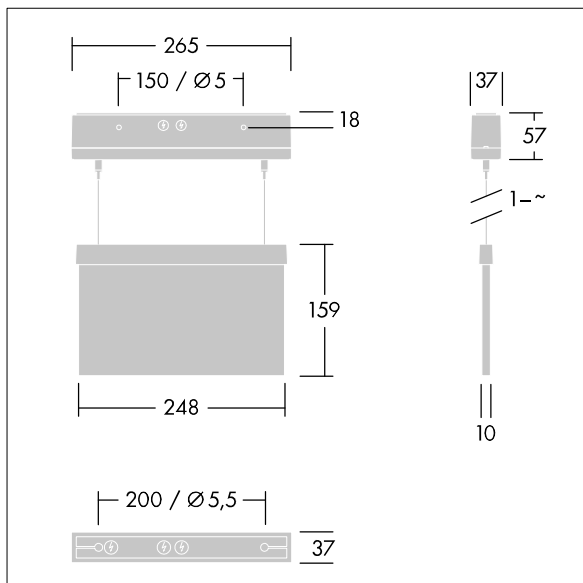

TLG_VYST_M_115MC.wmf

Los valores marcados con un * son valores de referencia. Los valores son aplicables para una temperatura ambiente de 25 °C, a no ser que se indique de otro modo.

Los productos de Thorn Lighting están sujetos a un continuo desarrollo. Nos reservamos el derecho de planificar en nuestros productos sin publicaciones técnicas ni otras modificaciones formales.

© Thorn Lighting