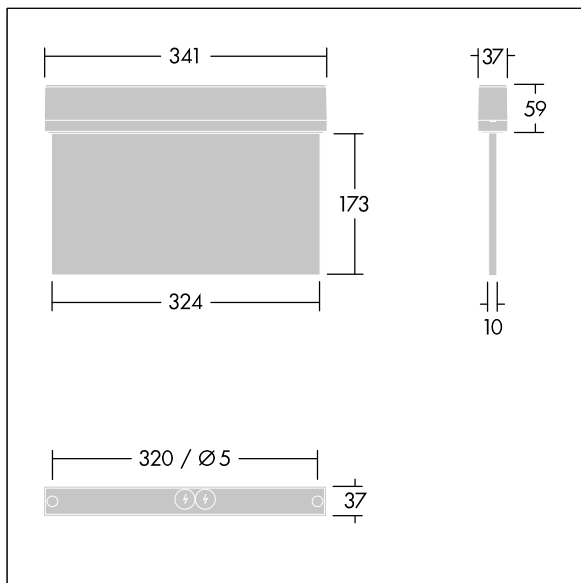

TLG_VYST_M_150MS.wmf

Los valores marcados con un * son valores de referencia. Los valores son aplicables para una temperatura ambiente de 25 °C, a no ser que se indique de otro modo.

Los productos de Thorn Lighting están sujetos a un continuo desarrollo. Nos reservamos el derecho de planificar en nuestros productos sin publicaciones técnicas ni otras modificaciones formales.

© Thorn Lighting