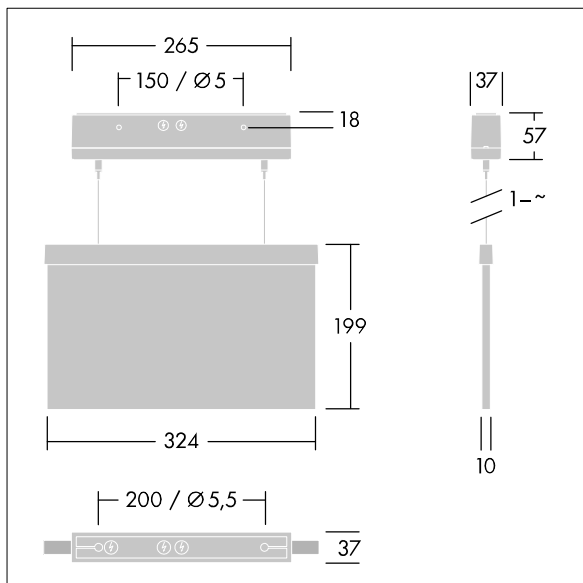

Voyager Style

THORN

96632899 VOYAGER STYLE 150 P MS-WF15 ECD SM-S WH

IP40 IK03  T_{a-10}
 $+40$

Voyager Style

Ultra slim LED escape sign luminaire for suspended, wall or ceiling mounting; recessed ceiling mounting possible with optional recessed ceiling frame; Luminaire for central emergency light supply, for single luminaire monitoring via DALI (DALI-2 certified), settable emergency light level; Non-maintained and maintained mode settable via the central battery system; housing made of polycarbonate ; luminaire easy to install; Quick fit terminal block, through wiring possible up to 2,5 mm²; supplied with a set of ISO 7010 mountable direction signs (left, right, up, down and blank) for viewing from a maximum distance of 30 m; mounting of signs with discrete mounting pins; zero maintenance thanks to LED technology; service life of 50,000 h at constant luminous flux; uniform backlighting of pictogram; luminance > 500 cd/m² in the white region; Power supply: 220/240 V AC; Luminaire input power: 3.3 W; degree of protection: IP40, class of protection: Class II electrical; Impact strength: Impact strength: IK03; Dimensions: 265 x 37 x 57 mm; weight: 1.15 kg

TLG_VYST_F_150MSWF.jpg

TLG_VYST_M_150MC.wmf

Los valores marcados con un * son valores de referencia. Los valores son aplicables para una temperatura ambiente de 25 °C, a no ser que se indique de otro modo.