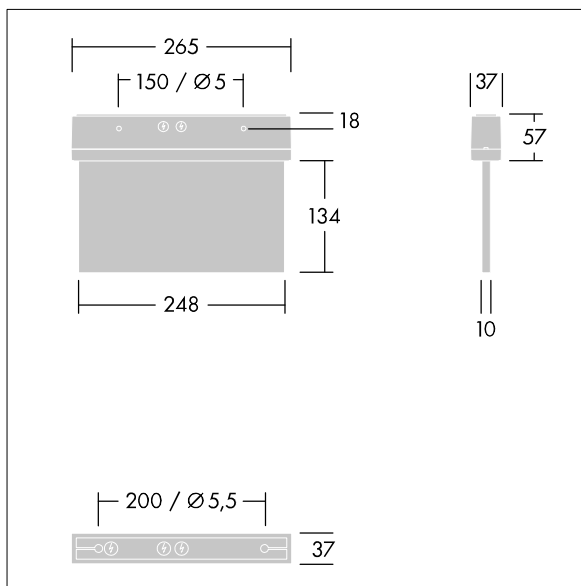

TLG_VYST_M_115MFS.wmf

Los valores marcados con un * son valores de referencia. Los valores son aplicables para una temperatura ambiente de 25 °C, a no ser que se indique de otro modo.

Los productos de Thorn Lighting están sujetos a un continuo desarrollo. Nos reservamos el derecho de planificar en nuestros productos sin publicaciones técnicas ni otras modificaciones formales.

© Thorn Lighting