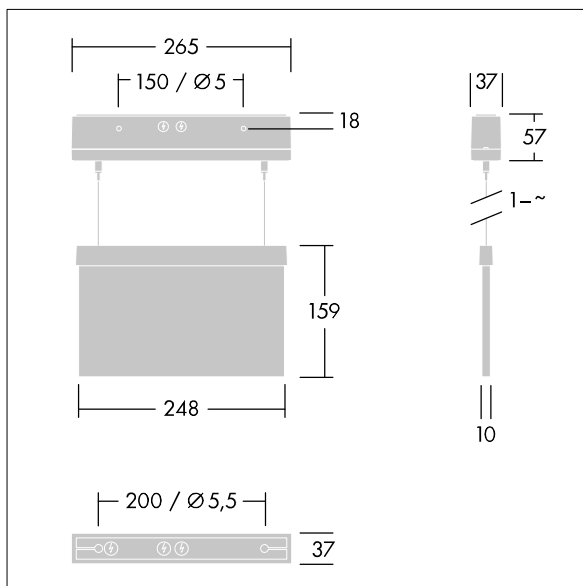

TLG_VYST_M_115MC.wmf

Los valores marcados con un * son valores de referencia. Los valores son aplicables para una temperatura ambiente de 25 °C, a no ser que se indique de otro modo.

Los productos de Thorn Lighting están sujetos a un continuo desarrollo. Nos reservamos el derecho de planificar en nuestros productos sin publicaciones técnicas ni otras modificaciones formales.

© Thorn Lighting