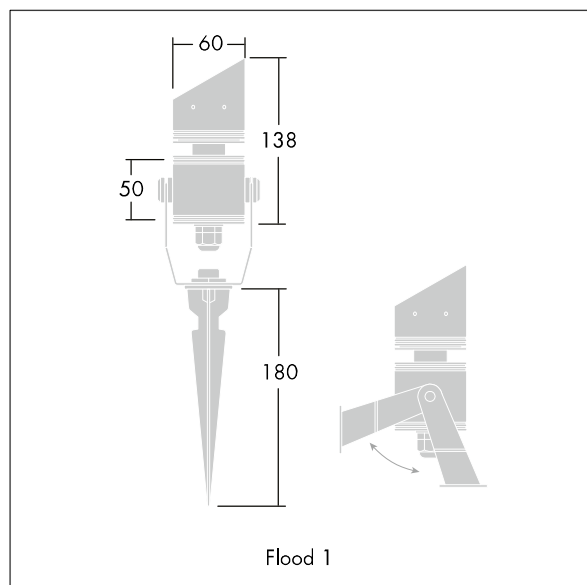

D-CO LED Floodlights

96633100 D-CO FLOOD1 60 3L35 840 NB

THORN

D-CO LED Floodlights

A small size, floodlight with 3 x 1.2W white LEDs for indoor or outdoor applications. Body in aluminium, finished in grey. Front glass toughened, stirrup or spike mounted. Complete with 5m cable. Complete with 4000K LED

Dimensions: Ø60 x 138 mm
Luminaire input power: 4.2 W
Weight: 0.4 kg

TLG_DCOL_F_LEDFLD13X1ANGL.jpg

TLG_DCOL_M_ODFLOOD1.wmf

Este producto contiene una fuente luminosa de la clase de eficiencia energética E.