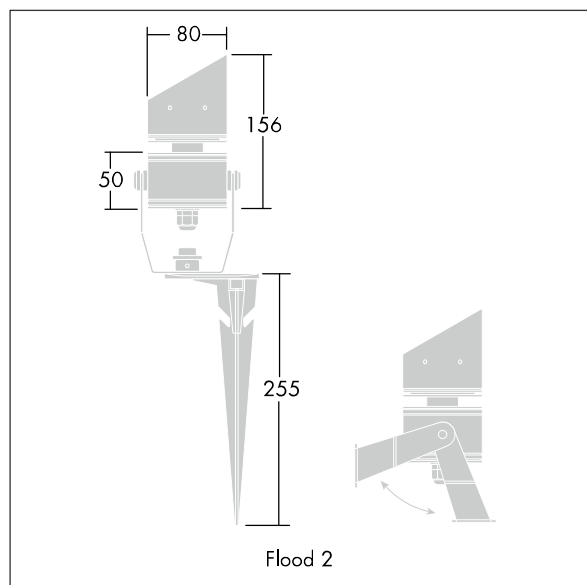

D-CO LED Floodlights

96633101 D-CO FLOOD2 80 6L50 830 NB

THORN

D-CO LED Floodlights

A large size, floodlight with 6 x 1.2W warm white LEDs for indoor or outdoor applications. Body in aluminium, finished in grey. Front glass toughened, stirrup or spike mounted. Complete with 5m cable. Complete with 3000K LED

Dimensions: Ø80 x 156 mm
Luminaire input power: 10.7 W
Weight: 0.9 kg

TLG_DCOL_F_LEDFLD26X1ANGL.jpg

TLG_DCOL_M_ODFLOOD2.wmf

Este producto contiene una fuente luminosa de la clase de eficiencia energética F.