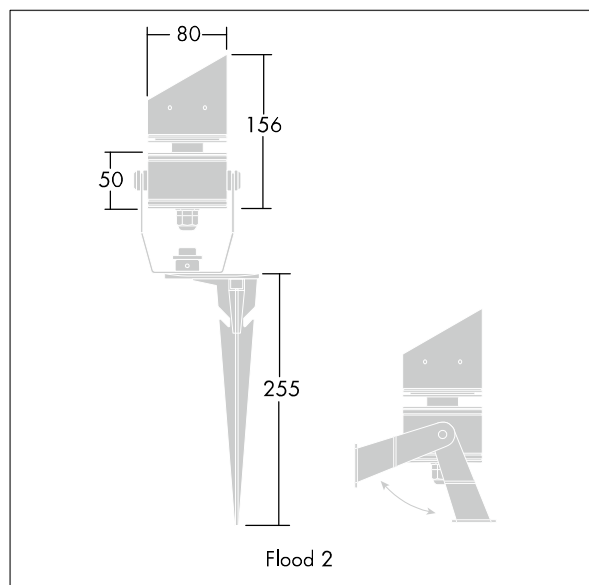

D-CO LED Floodlights

96633102 D-CO FLOOD2 80 6L50 840 NB

THORN

D-CO LED Floodlights

A large size, floodlight with 6 x 1.2W white LEDs for indoor or outdoor applications. Body in aluminium, finished in grey. Front glass toughened, stirrup or spike mounted. Complete with 5m cable.

Dimensions: Ø80 x 156 mm
Luminaire input power: 10.7 W
Weight: 0.9 kg

TLG_DCOL_F_LEDFLD26X1ANGL.jpg

TLG_DCOL_M_ODFLOOD2.wmf

Este producto contiene una fuente luminosa de la clase de eficiencia energética E.