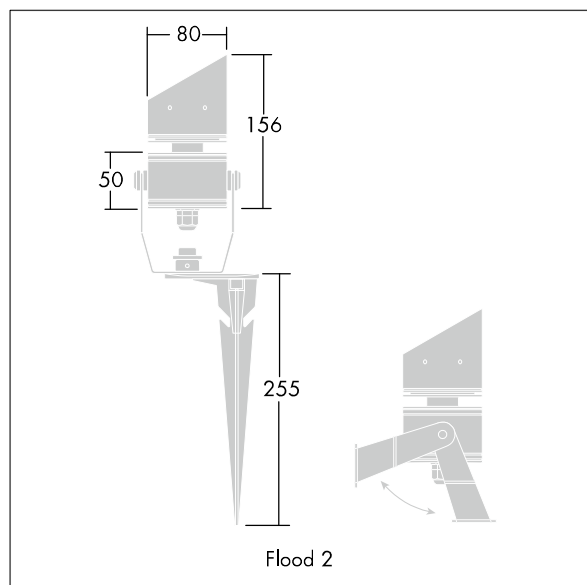

D-CO LED Floodlights

96633102 D-CO FLOOD2 80 6L50 840 NB

THORN

D-CO LED Floodlights

A large size, floodlight with 6 x 1.2W white LEDs for indoor or outdoor applications. Body in aluminium, finished in grey. Front glass toughened, stirrup or spike mounted. Complete with 5m cable.

Dimensions: Ø80 x 156 mm
Luminaire input power: 10.7 W
Weight: 0.9 kg

TLG_DCOL_F_LEDFLD26X1ANGL.jpg

TLG_DCOL_M_ODFLOOD2.wmf

Este producto contiene una fuente luminosa de la clase de eficiencia energética E.