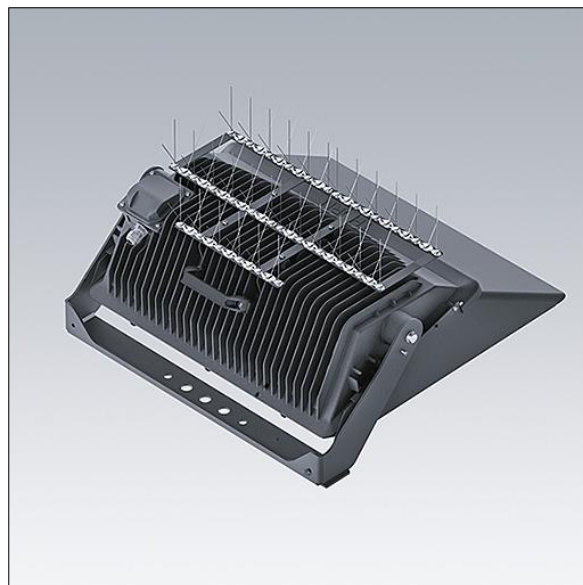

Champion

96633431 CHAMPION LED BIRD DETERRENT

THORN

Champion

This is a support covered with spikes, which is mounted on top of the floodlight to prevent birds landing. Their excrement could damage the paint and in the case of coastal environments, create corrosion. This accessory is mandatory in coastal environments.

TLG_CHPL_F_PERS_BIRD_DETERRENT.jpg

TLG_CHPL_M_LD6.wmf

Los valores marcados con un * son valores de referencia. Los valores son aplicables para una temperatura ambiente de 25 °C, a no ser que se indique de otro modo.