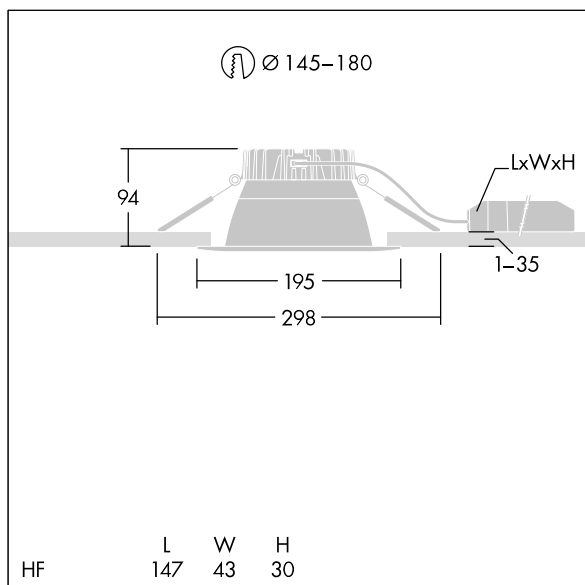

### Cetus

A low height, recessed LED downlight. Suitable for ceiling cut-outs Ø145-180 mm for easy refurbishments or fast initial installations. Remote, pluggable, Fixed output LED driver. Loop in - loop out possible. Body: die-cast aluminium for thermal management. Diffuser: polycarbonate, smooth reflector in white finish with wide beam. Reflector and trim: high quality, highly reflective polycarbonate. Class II electrical, IP44\_IP20. Spring clips suitable for ceiling thicknesses from 1 to 35 mm. Complete with 4000K LED

Dimensions: Ø195 x 100 mm  
 Luminaire input power: 25.4 W  
 Luminaire luminous flux: 3222 lm  
 Luminaire efficacy: 127 lm/W  
 Weight: 0.58 kg

TLG\_CTU3\_F\_M\_LED\_RWH\_Persp.jpg

TLG\_CTU3\_M\_HFM.wmf