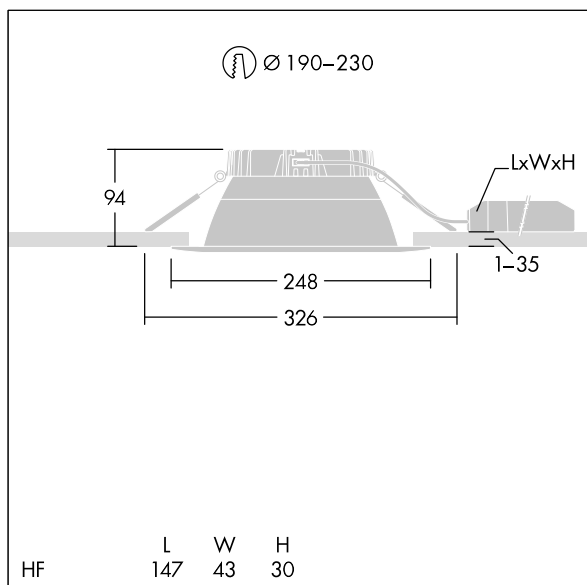

96634893 CETUS3 L 3000-840 HF RWH

Cetus

A low height, recessed LED downlight. Suitable for ceiling cut-outs Ø190-230 mm for easy refurbishments or fast initial installations. Remote, pluggable, Fixed output LED driver. Loop in - loop out possible. Body: die-cast aluminium for thermal management. Diffuser: polycarbonate, smooth reflector in white finish with wide beam. Reflector and trim: high quality, highly reflective polycarbonate. Class II electrical, IP44_IP20. Spring clips suitable for ceiling thicknesses from 1 to 35 mm. Complete with 4000K LED

Dimensions: Ø248 x 100 mm
 Luminaire input power: 25.4 W
 Luminaire luminous flux: 3463 lm
 Luminaire efficacy: 136 lm/W
 Weight: 0.7 kg

TLG_CTU3_F_L_LED_RWH_Persp.jpg

TLG_CTU3_M_HFL.wmf

Este producto contiene una fuente luminosa de la clase de eficiencia energética C.