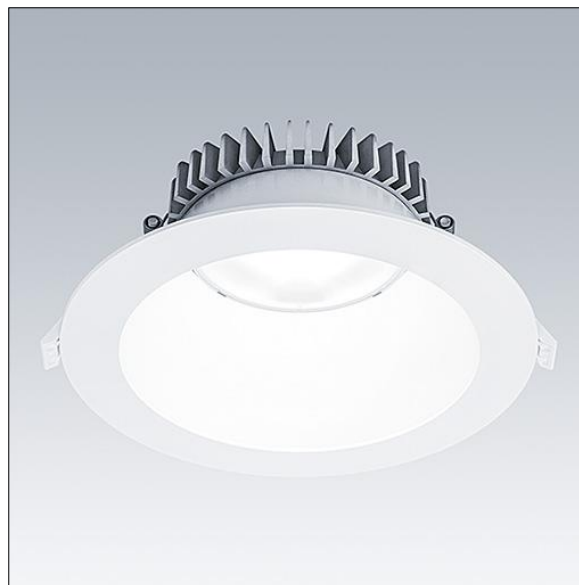

96634893 CETUS3 L 3000-840 HF RWH

Cetus

A low height, recessed LED downlight. Suitable for ceiling cut-outs Ø190-230 mm for easy refurbishments or fast initial installations. Remote, pluggable, Fixed output LED driver. Loop in - loop out possible. Body: die-cast aluminium for thermal management. Diffuser: polycarbonate, smooth reflector in white finish with wide beam. Reflector and trim: high quality, highly reflective polycarbonate. Class II electrical, IP44_IP20. Spring clips suitable for ceiling thicknesses from 1 to 35 mm. Complete with 4000K LED

Dimensions: Ø248 x 100 mm
 Luminaire input power: 25.4 W
 Luminaire luminous flux: 3463 lm
 Luminaire efficacy: 136 lm/W
 Weight: 0.7 kg

TLG_CTU3_F_L_LED_RWH_Persp.jpg

TLG_CTU3_M_HFL.wmf

Este producto contiene una fuente luminosa de la clase de eficiencia energética C.