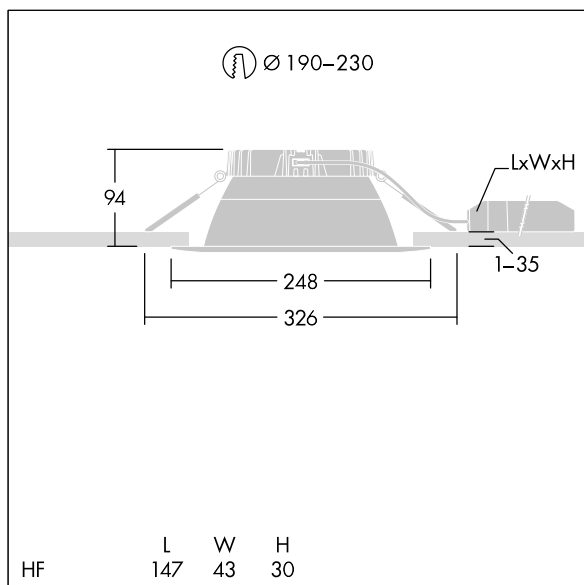

### Cetus

A low height, recessed LED downlight. Suitable for ceiling cut-outs Ø190-230 mm for easy refurbishments or fast initial installations. Remote, pluggable, Fixed output LED driver. Loop in - loop out possible. Body: die-cast aluminium for thermal management. Diffuser: polycarbonate, smooth reflector in white finish with wide beam. Reflector and trim: high quality, highly reflective polycarbonate. Class II electrical, IP44\_IP20. Spring clips suitable for ceiling thicknesses from 1 to 35 mm. Complete with 4000K LED

Dimensions: Ø248 x 100 mm  
 Luminaire input power: 25.4 W  
 Luminaire luminous flux: 3463 lm  
 Luminaire efficacy: 136 lm/W  
 Weight: 0.7 kg

TLG\_CTU3\_F\_L\_LED\_RWH\_Persp.jpg

TLG\_CTU3\_M\_HFL.wmf