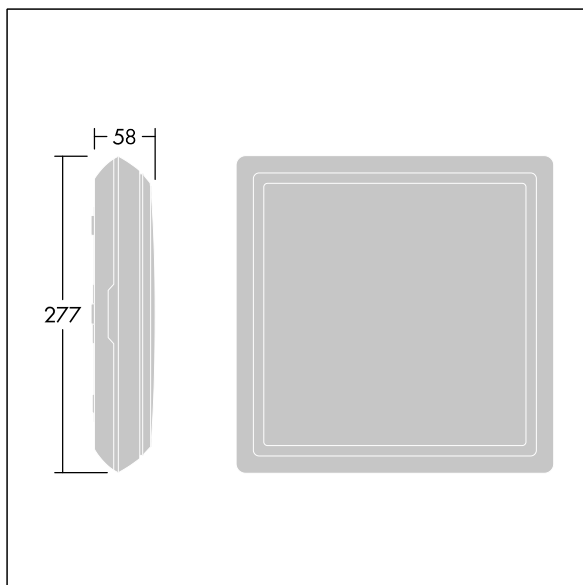

TLG_VYSQ_M_LD1.wmf

Este producto contiene una fuente luminosa de la clase de eficiencia energética C.

Los valores marcados con un * son valores de referencia. Thorn utiliza componentes de fiabilidad y que han pasado los tests de calidad. Sin embargo, la tasa de fallos de la electrónica puede dar lugar a algún fallo aislado de algún LED durante la vida útil del producto. Las normativas internacionales fijan la tolerancia del flujo inicial y carga asociada en $\pm 10\%$. Los valores son aplicables para una temperatura ambiente de 25°C , a no ser que se indique de otro modo.

Los productos de Thorn Lighting están sujetos a un continuo desarrollo. Nos reservamos el derecho de planificar en nuestros productos sin publicaciones técnicas ni otras modificaciones formales.

© Thorn Lighting