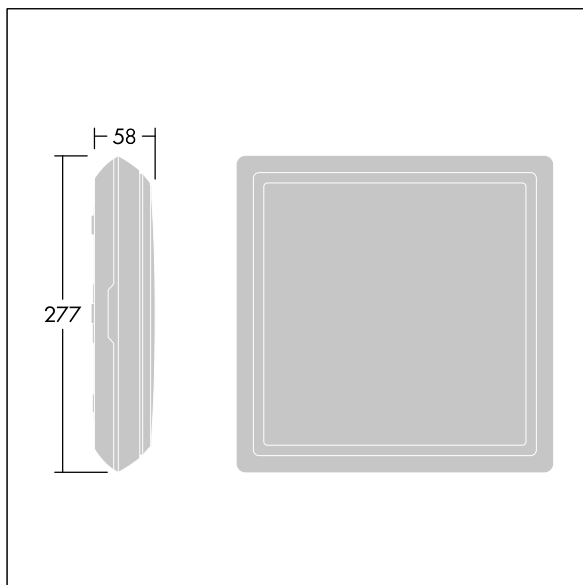

TLG_VYSQ_M_LD1.wmf

Este producto contiene una fuente luminosa de la clase de eficiencia energética C.

Los valores marcados con un * son valores de referencia. Thorn utiliza componentes de fiabilidad y que han pasado los tests de calidad. Sin embargo, la tasa de fallos de la electrónica puede dar lugar a algún fallo aislado de algún LED durante la vida útil del producto. Las normativas internacionales fijan la tolerancia del flujo inicial y carga asociada en $\pm 10\%$. Los valores son aplicables para una temperatura ambiente de 25°C , a no ser que se indique de otro modo.

Los productos de Thorn Lighting están sujetos a un continuo desarrollo. Nos reservamos el derecho de planificar en nuestros productos sin publicaciones técnicas ni otras modificaciones formales.

© Thorn Lighting