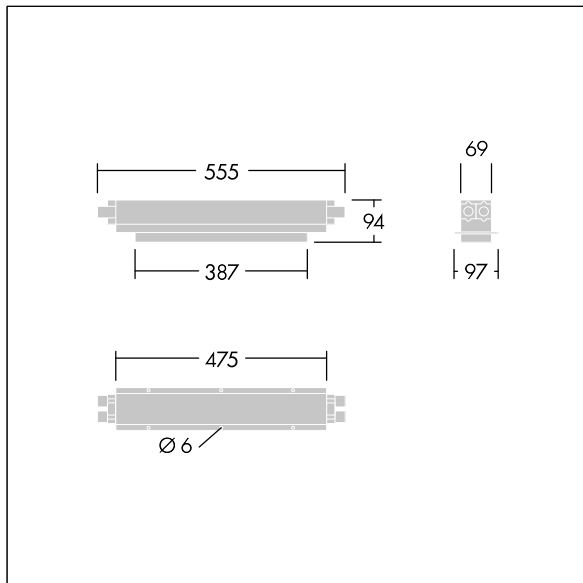

TLG_VYST_M_150_CCS.wmf

Los valores marcados con un * son valores de referencia. Los valores son aplicables para una temperatura ambiente de 25 °C, a no ser que se indique de otro modo.

Los productos de Thorn Lighting están sujetos a un continuo desarrollo. Nos reservamos el derecho de planificar en nuestros productos sin publicaciones técnicas ni otras modificaciones formales.

© Thorn Lighting