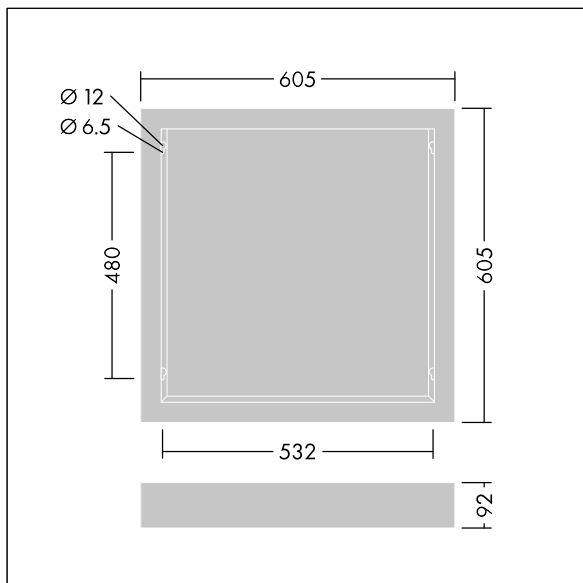

TLG_BET3_M_SKIT600.wmf

Los valores marcados con un * son valores de referencia. Los valores son aplicables para una temperatura ambiente de 25 °C, a no ser que se indique de otro modo.

Los productos de Thorn Lighting están sujetos a un continuo desarrollo. Nos reservamos el derecho de planificar en nuestros productos sin publicaciones técnicas ni otras modificaciones formales.

© Thorn Lighting