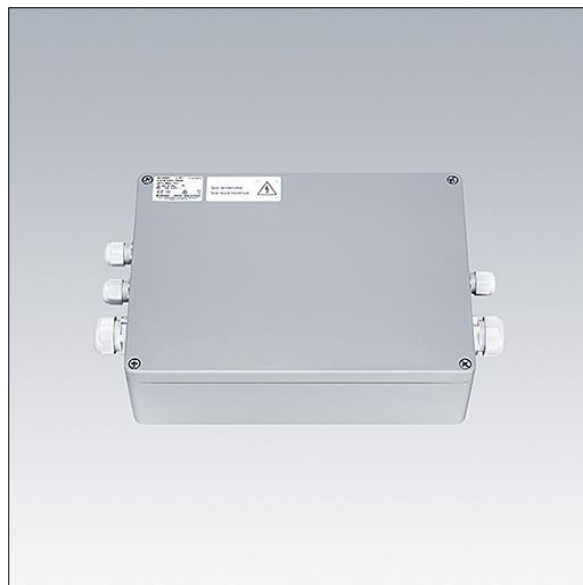

# GTLED Pro gears aluminium

96670352 GP AB 2X135 DA HV-OUT1 50 W1,5 CL1

THORN

## GTLED Pro gears aluminium

Aluminium gear box for GTLED Pro luminaires. 2x135W  
Class I electrical, supply: 220/240V, 50/60Hz. output:  
500mA drive current. 1 x output prewired 1.5m. DALI  
operable.