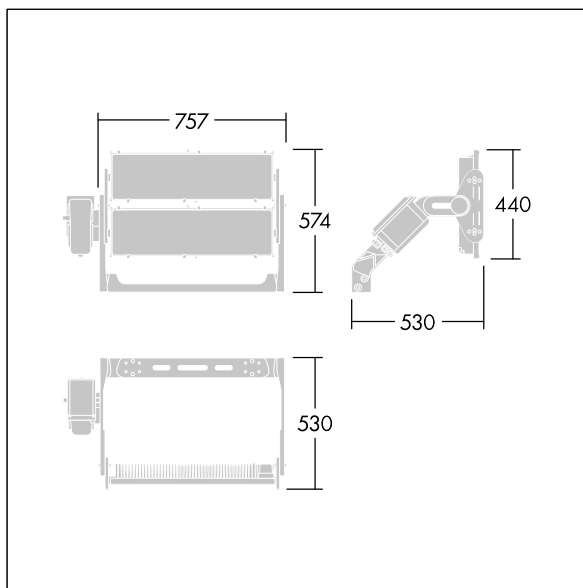

TLG_ALT5_M_V2.wmf

Este producto contiene una fuente luminosa de la clase de eficiencia energética D.

Los valores marcados con un * son valores de referencia. Thorn utiliza componentes de fiabilidad y que han pasado los tests de calidad. Sin embargo, la tasa de fallos de la electrónica puede dar lugar a algún fallo aislado de algún LED durante la vida útil del producto. Las normativas internacionales fijan la tolerancia del flujo inicial y carga asociada en $\pm 10\%$. Los valores son aplicables para una temperatura ambiente de 25 °C, a no ser que se indique de otro modo.

Los productos de Thorn Lighting están sujetos a un continuo desarrollo. Nos reservamos el derecho de planificar en nuestros productos sin publicaciones técnicas ni otras modificaciones formales.

© Thorn Lighting