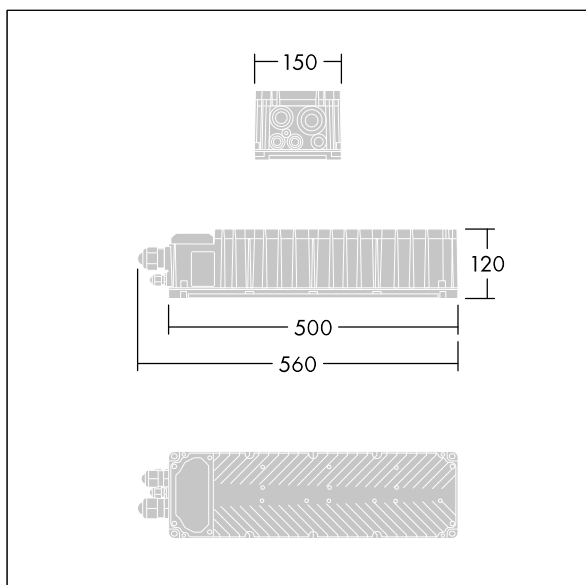

Altis Gen5

THORN

96671927 ALG5 GB 2052W 0.85A 565V 3CH DA

IP66 IK08    Ta45

Altis Gen5

Class I, DALI 2 programmable gearbox, with 3 independent output channels and IP66 enclosure, for TV broadcasting applications. Suitable for dedicated 432 / 456 / 480 / 504 LED Altis floodlight, to be installed remotely up to 200m from the floodlight. Nominal input voltage: 200-440, output current 850mA with DALI 2 configurable single-channel, IEEE 1789 flicker recommended practice compliant suitable for super slow motion camera filming, surge level 10kV for both common mode and differential.

Connection from mains via terminal blocks. Mains supply must be fused according to local safety regulations.

Weight: 6.2 kg.

TLG_ALT5_F_GB_1700.jpg

TLG_ALT5_M_GB.wmf

Los valores marcados con un * son valores de referencia. Los valores son aplicables para una temperatura ambiente de 25 °C, a no ser que se indique de otro modo.