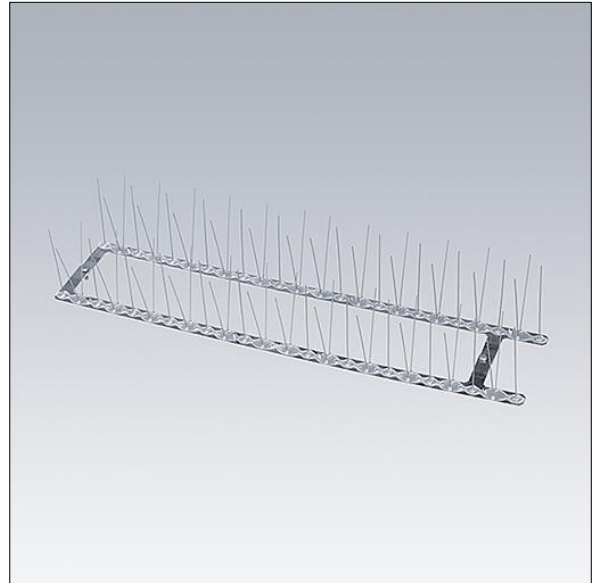

96671489 ALTIS G4G5 BIRD DETERRENT

Support covered with spikes, which is mounted on top of the Altis 1 module to prevent birds landing. Their excrement could damage the paint and in the case of coastal environments, create corrosion. This accessory is mandatory in coastal environments.

TLG_ALT5_F_BD.jpg