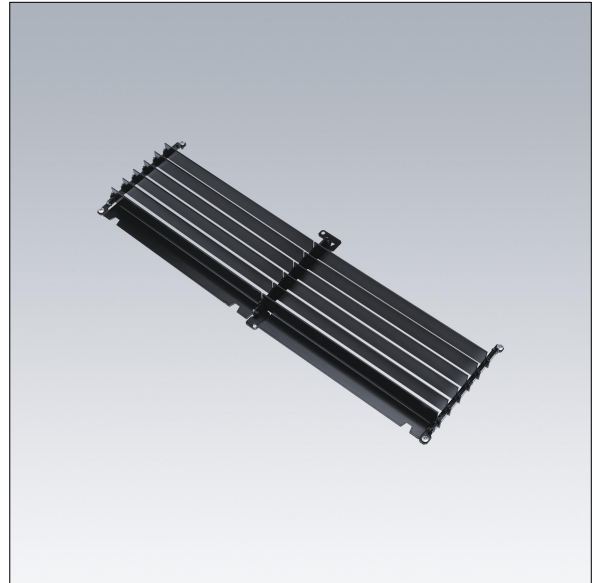

## 96671496 ALTIS G4G5 1 BRICK LOUVRE MB

Louvre kit for 1 Altis LED module with medium light distribution. Can be installed before or after installation on site. Finished black (close to RAL9005).

Design advice can be obtained from your local representative.

TLG\_ALT5\_F\_LVS.jpg