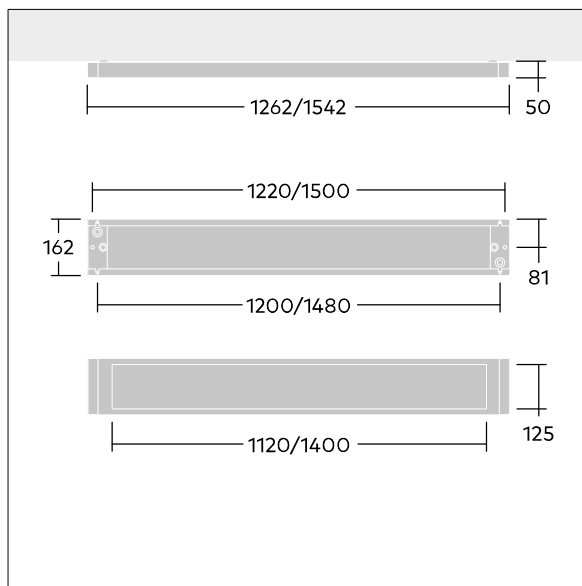

TLG_PNC3_M_PLEXD.wmf

Este producto contiene una fuente luminosa de la clase de eficiencia energética D.

Los valores marcados con un * son valores de referencia. Thorn utiliza componentes de fiabilidad y que han pasado los tests de calidad. Sin embargo, la tasa de fallos de la electrónica puede dar lugar a algún fallo aislado de algún LED durante la vida útil del producto. Las normativas internacionales fijan la tolerancia del flujo inicial y carga asociada en $\pm 10\%$. Los valores son aplicables para una temperatura ambiente de 25 °C, a no ser que se indique de otro modo.

Los productos de Thorn Lighting están sujetos a un continuo desarrollo. Nos reservamos el derecho de planificar en nuestros productos sin publicaciones técnicas ni otras modificaciones formales.

© Thorn Lighting