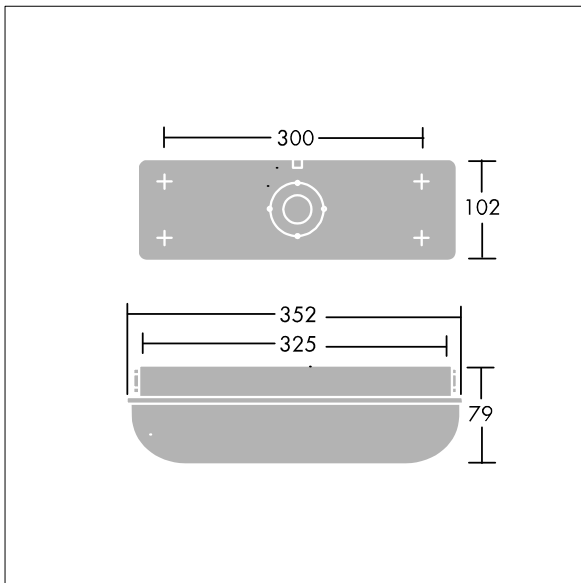

Escort

THORN

96636082 ESCORT I-SLCT 800/1K-840 HF

IP65 IK10     850°C T_a25

Escort

A self-contained, IP65, weatherproof bulkhead luminaire. Electronic, fixed output control gear. Durable, white, stove enamelled die-cast aluminium body and opal polycarbonate diffuser with vandal resistant screw fixings (Type T25 TORX screwdriver required). Suitable for interior and exterior industrial or public amenity usage. Lumen output selectable via internal switch. Complete with 4000K LED

ambient temperature: 0°C to +25°C

Dimensions: 352 x 102 x 79 mm

Luminaire input power: 7.3 W

Luminaire luminous flux: 800 lm

Luminaire efficacy: 110 lm/W

Weight: 1 kg

TLG_ESCT_F_LEDPDB.jpg

TLG_ESCT_M_LELDL1.wmf