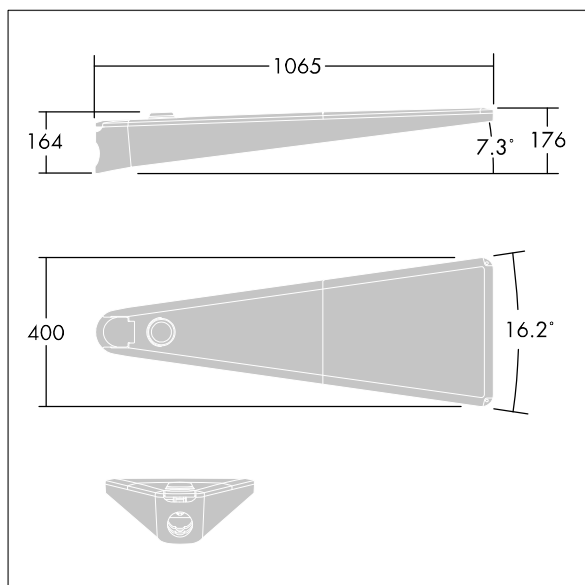

96671774 UA 48L50-740 NR CL2 T60E ANT

Urba

A large size LED urban street lighting lantern with 48 LEDs driven at 500mA with narrow road optic. Electronic, fixed output control gear. Class II electrical, IP66, Impact strength: IK09. Body: die-cast aluminium (EN AC-44300), textured anthracite. Cover: tempered flat clear glass. Fixings: stainless steel with anti-galvanic treatment. Post top mounting to Ø60mm column. Complete with 4000K LED.

Dimensions: 1078 x 400 x 357 mm

Luminaire input power: 71 W

Weight: 16 kg

Scx: 0.11 m²

TLG_URBA_F_LMTPGYPDB.jpg

TLG_URBA_M_LD1.wmf

Este producto contiene una fuente luminosa de la clase de eficiencia energética D.