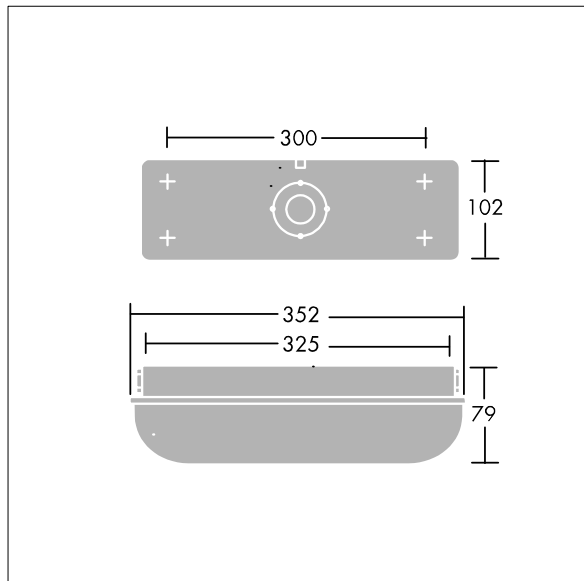

Escort

96636106 ESCORT 800-840 HF

THORN

IP65	IK10					850°C	T _a 25
------	------	---	---	---	---	-------	-------------------

Escort

A self-contained, IP65, weatherproof bulkhead luminaire. Electronic, fixed output control gear. Durable, white, stove enamelled die-cast aluminium body and opal polycarbonate diffuser with vandal resistant screw fixings (Type T25 TORX screwdriver required). Suitable for interior and exterior industrial or public amenity usage. Complete with 4000K LED

ambient temperature: 0°C to +25°C

Dimensions: 352 x 102 x 79 mm
Luminaire input power: 7.3 W
Luminaire luminous flux: 800 lm
Luminaire efficacy: 110 lm/W
Weight: 1 kg

TLG_ESCT_F_LEDPDB.jpg

TLG_ESCT_M_LEDLD1.wmf