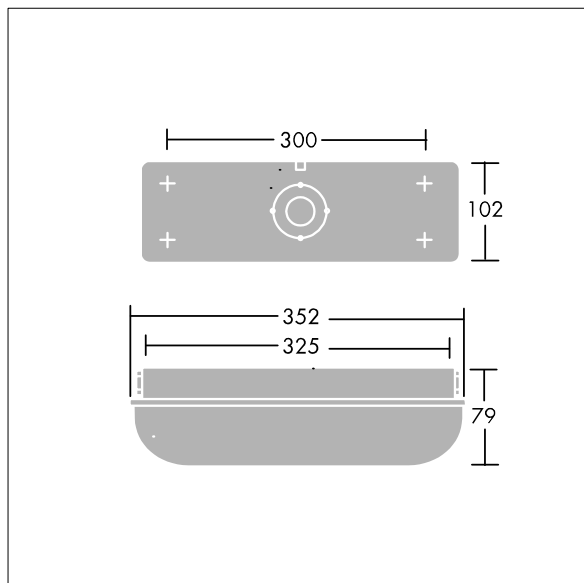

Escort

THORN

96636107 ESCORT 1000-840 HF

IP65	IK10					850°C	T _a 25
------	------	---	---	---	---	-------	-------------------

Escort

A self-contained, IP65, weatherproof bulkhead luminaire. Electronic, fixed output control gear. Durable, white, stove enamelled die-cast aluminium body and opal polycarbonate diffuser with vandal resistant screw fixings (Type T25 TORX screwdriver required). Suitable for interior and exterior industrial or public amenity usage. Complete with 4000K LED

ambient temperature: 0°C to +25°C

Dimensions: 352 x 102 x 79 mm
Luminaire input power: 7.8 W
Luminaire luminous flux: 1000 lm
Luminaire efficacy: 128 lm/W
Weight: 1 kg

TLG_ESCT_F_LEDPDB.jpg

TLG_ESCT_M_LELDL1.wmf