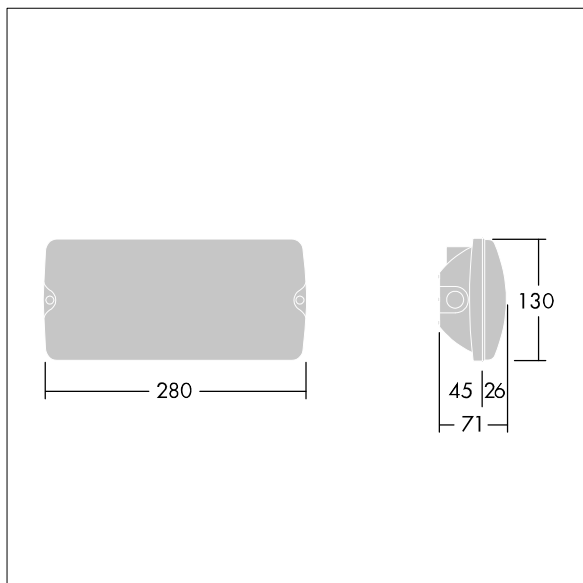

TLG_VYSO_M_LDS.wmf

Los valores marcados con un * son valores de referencia. Thorn utiliza componentes de fiabilidad y que han pasado los tests de calidad. Sin embargo, la tasa de fallos de la electrónica puede dar lugar a algún fallo aislado de algún LED durante la vida útil del producto. Las normativas internacionales fijan la tolerancia del flujo inicial y carga asociada en $\pm 10\%$. Los valores son aplicables para una temperatura ambiente de 25 °C, a no ser que se indique de otro modo.

Los productos de Thorn Lighting están sujetos a un continuo desarrollo. Nos reservamos el derecho de planificar en nuestros productos sin publicaciones técnicas ni otras modificaciones formales.

© Thorn Lighting