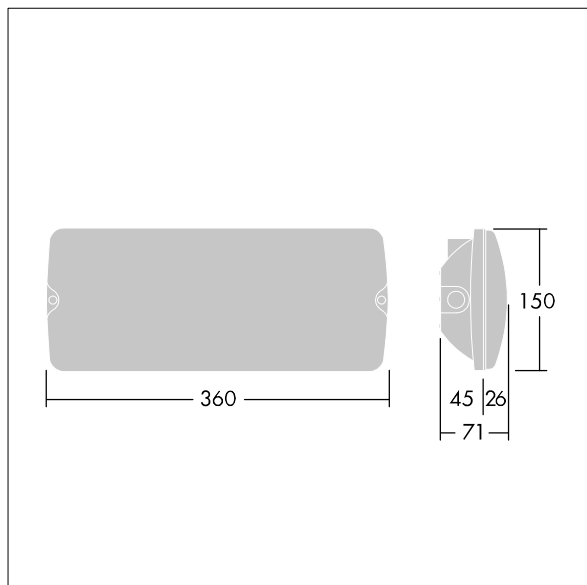

TLG_VYSO_M_LDL.wmf

Los valores marcados con un * son valores de referencia. Thorn utiliza componentes de fiabilidad y que han pasado los tests de calidad. Sin embargo, la tasa de fallos de la electrónica puede dar lugar a algún fallo aislado de algún LED durante la vida útil del producto. Las normativas internacionales fijan la tolerancia del flujo inicial y carga asociada en $\pm 10\%$. Los valores son aplicables para una temperatura ambiente de 25 °C, a no ser que se indique de otro modo.

Los productos de Thorn Lighting están sujetos a un continuo desarrollo. Nos reservamos el derecho de planificar en nuestros productos sin publicaciones técnicas ni otras modificaciones formales.

© Thorn Lighting