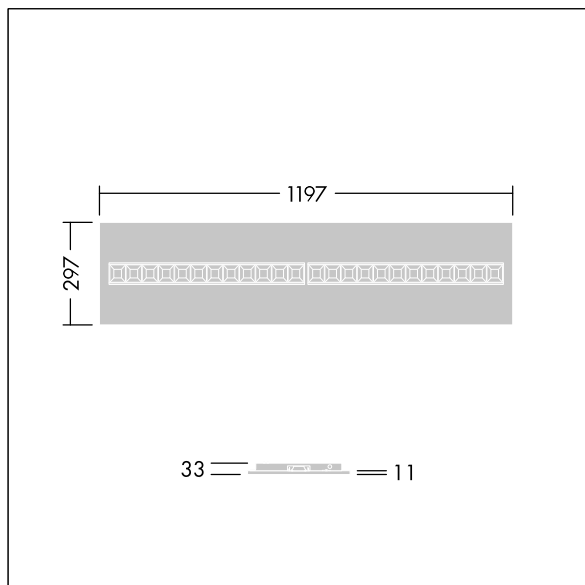

Omega Moduline

96636384 OMEGA M 4100-840 HFIX WHG 3X12

THORN

Omega Moduline

A sustainable LED panel utilising replaceable modular linear LED light sources and driver for office and education applications. Each complete LED module can be easily replaced tool-free and offers a simple click-in mechanism, this allows a change of LED modules at end of life or the change of colour temperature or colour rendering if desired. A combination of deep cells with primary lenses provides high quality lighting with even light distribution and efficient glare control at very high brightness of the LED modules. Electronic, DALI-2 dimmable. Class II electrical, IP20, Impact strength: IK03. Body: white. LED module reflector finished in white. Suitable for recessed lay in grid ceilings as standard and when combined with additional accessories will allow installation in concealed ceilings, plasterboard ceilings, surface-mounted and suspended. All accessories need to be ordered separately. Rated median useful life: L90 50000 h at 25 °C. Colour Rendering Index min.: 80 Complete with 4000K LED.

Dimensions: 1197 x 297 x 33 mm
Luminaire input power: 29.8 W
Luminaire luminous flux: 4400 lm
Luminaire efficacy: 148 lm/W
Weight: 2.76 kg

TLG_OMGM_F_1200X300.jpg

TLG_OMGM_M_300X1200.wmf

Este producto contiene una fuente luminosa de la clase de eficiencia energética D.