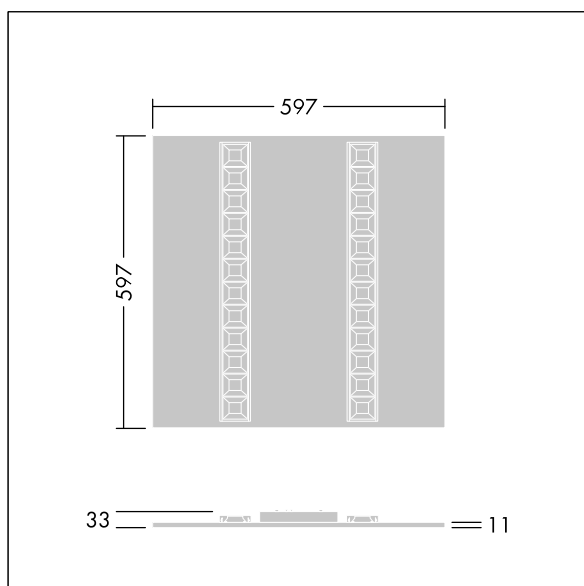

Omega Moduline

96636392 OMEGA M 4800-840 HFIX WHG Q600

THORN

Omega Moduline

A sustainable LED panel utilising replaceable modular linear LED light sources and driver for office and education applications. Each complete LED module can be easily replaced tool-free and offers a simple click-in mechanism, this allows a change of LED modules at end of life or the change of colour temperature or colour rendering if desired. A combination of deep cells with primary lenses provides high quality lighting with even light distribution and efficient glare control at very high brightness of the LED modules. Electronic, DALI-2 dimmable. Class II electrical, IP20, Impact strength: IK03. Body: white. LED module reflector finished in white. Suitable for recessed lay in grid ceilings as standard and when combined with additional accessories will allow installation in concealed ceilings, plasterboard ceilings, surface-mounted and suspended. All accessories need to be ordered separately. Rated median useful life: L90 50000 h at 25 °C. Colour Rendering Index min.: 80 Complete with 4000K LED.

Dimensions: 597 x 597 x 33 mm
Luminaire input power: 33.8 W
Luminaire luminous flux: 5000 lm
Luminaire efficacy: 148 lm/W
Weight: 2.65 kg

TLG_OMGM_F_600X600.jpg

TLG_OMGM_M_600X600.wmf

Este producto contiene una fuente luminosa de la clase de eficiencia energética D.