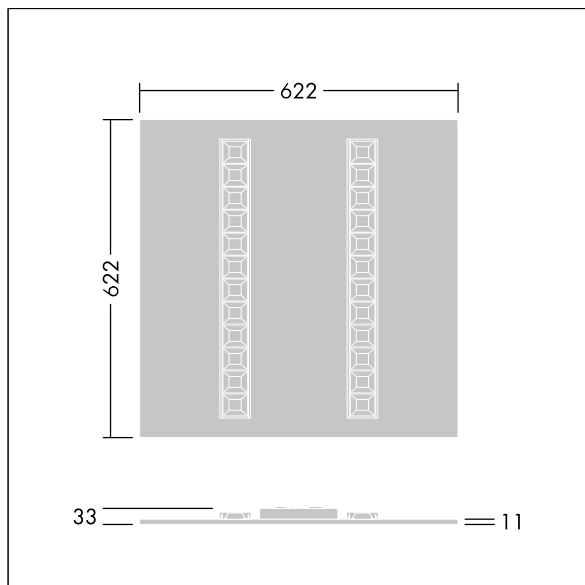

Omega Moduline

96636393 OMEGA M 4800-840 HF WHG Q625

THORN

Omega Moduline

A sustainable LED panel utilising replaceable modular linear LED light sources and driver for office and education applications. Each complete LED module can be easily replaced tool-free and offers a simple click-in mechanism, this allows a change of LED modules at end of life or the change of colour temperature or colour rendering if desired. A combination of deep cells with primary lenses provides high quality lighting with even light distribution and efficient glare control at very high brightness of the LED modules. Electronic, fixed output control gear. Class II electrical, IP20, Impact strength: IK03. Body: white mild sheet steel. LED module reflector finished in white. Suitable for recessed lay in grid ceilings as standard and when combined with additional accessories will allow installation in concealed ceilings, plasterboard ceilings, surface-mounted and suspended. All accessories need to be ordered separately. Rated median useful life: L90 50000 h at 25 °C. Colour Rendering Index min.: 80 Complete with 4000K LED.

Dimensions: 622 x 622 x 33 mm
Luminaire input power: 32.7 W
Luminaire luminous flux: 5000 lm
Luminaire efficacy: 153 lm/W
Weight: 2.65 kg

TLG_OMGM_F_600X600.jpg

TLG_OMGM_M_625X625.wmf

Este producto contiene una fuente luminosa de la clase de eficiencia energética D.