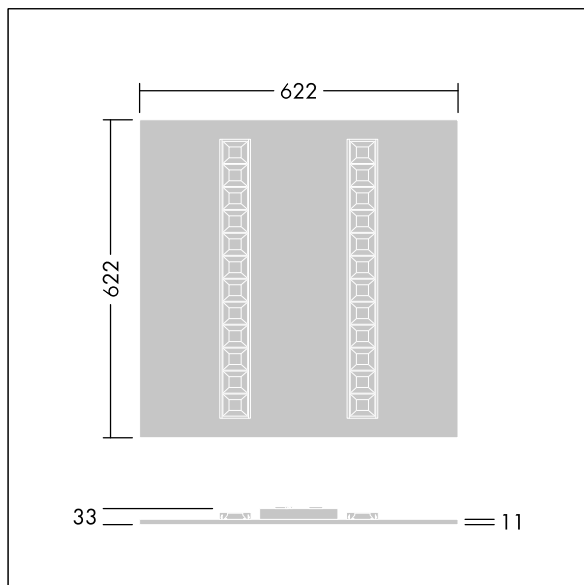

Omega Moduline

96636394 OMEGA M 4800-840 HFIX WHG Q625

THORN

Omega Moduline

A sustainable LED panel utilising replaceable modular linear LED light sources and driver for office and education applications. Each complete LED module can be easily replaced tool-free and offers a simple click-in mechanism, this allows a change of LED modules at end of life or the change of colour temperature or colour rendering if desired. A combination of deep cells with primary lenses provides high quality lighting with even light distribution and efficient glare control at very high brightness of the LED modules. Electronic, DALI-2 dimmable. Class II electrical, IP20, Impact strength: IK03. Body: white. LED module reflector finished in white. Suitable for recessed lay in grid ceilings as standard and when combined with additional accessories will allow installation in concealed ceilings, plasterboard ceilings, surface-mounted and suspended. All accessories need to be ordered separately. Rated median useful life: L90 50000 h at 25 °C. Colour Rendering Index min.: 80 Complete with 4000K LED.

Dimensions: 622 x 622 x 33 mm
Luminaire input power: 33.8 W
Luminaire luminous flux: 5000 lm
Luminaire efficacy: 148 lm/W
Weight: 2.78 kg

TLG_OMGM_F_600X600.jpg

TLG_OMGM_M_625X625.wmf

Este producto contiene una fuente luminosa de la clase de eficiencia energética D.