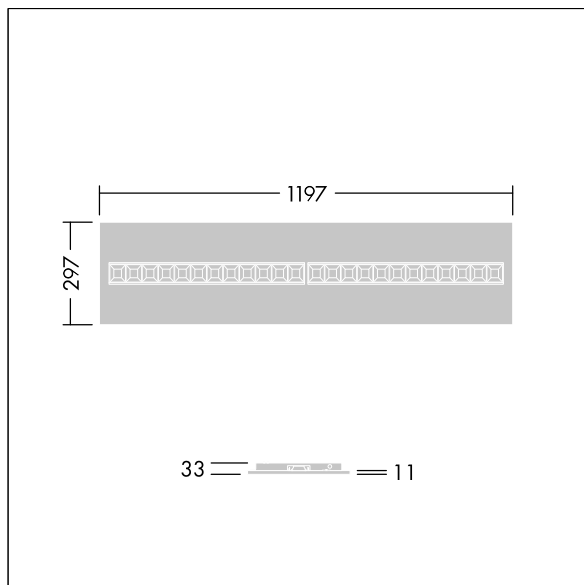

Omega Moduline

96636395 OMEGA M 4800-840 HF WHG 3X12

THORN

Omega Moduline

A sustainable LED panel utilising replaceable modular linear LED light sources and driver for office and education applications. Each complete LED module can be easily replaced tool-free and offers a simple click-in mechanism, this allows a change of LED modules at end of life or the change of colour temperature or colour rendering if desired. A combination of deep cells with primary lenses provides high quality lighting with even light distribution and efficient glare control at very high brightness of the LED modules. Electronic, fixed output control gear. Class II electrical, IP20, Impact strength: IK03. Body: white mild sheet steel. LED module reflector finished in white. Suitable for recessed lay in grid ceilings as standard and when combined with additional accessories will allow installation in concealed ceilings, plasterboard ceilings, surface-mounted and suspended. All accessories need to be ordered separately. Rated median useful life: L90 50000 h at 25 °C. Colour Rendering Index min.: 80 Complete with 4000K LED.

Dimensions: 1197 x 297 x 33 mm
Luminaire input power: 32.7 W
Luminaire luminous flux: 5000 lm
Luminaire efficacy: 153 lm/W
Weight: 1.63 kg

TLG_OMGM_F_1200X300.jpg

TLG_OMGM_M_300X1200.wmf

Este producto contiene una fuente luminosa de la clase de eficiencia energética D.