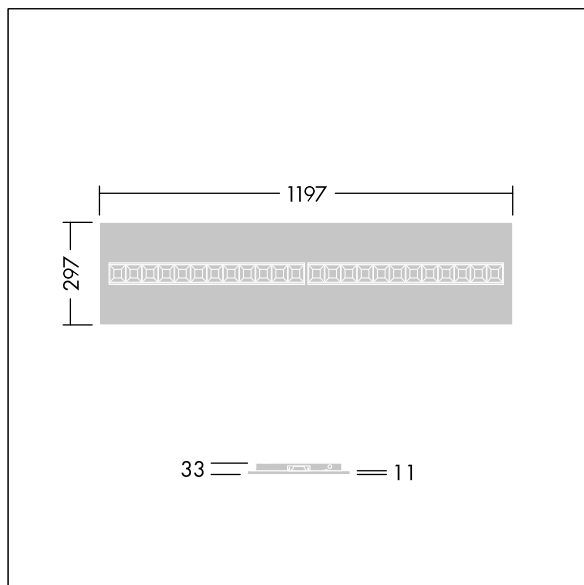

Omega Moduline

96636396 OMEGA M 4800-840 HFIX WHG 3X12

THORN

Omega Moduline

A sustainable LED panel utilising replaceable modular linear LED light sources and driver for office and education applications. Each complete LED module can be easily replaced tool-free and offers a simple click-in mechanism, this allows a change of LED modules at end of life or the change of colour temperature or colour rendering if desired. A combination of deep cells with primary lenses provides high quality lighting with even light distribution and efficient glare control at very high brightness of the LED modules. Electronic, DALI-2 dimmable. Class II electrical, IP20, Impact strength: IK03. Body: white. LED module reflector finished in white. Suitable for recessed lay in grid ceilings as standard and when combined with additional accessories will allow installation in concealed ceilings, plasterboard ceilings, surface-mounted and suspended. All accessories need to be ordered separately. Rated median useful life: L90 50000 h at 25 °C. Colour Rendering Index min.: 80 Complete with 4000K LED.

Dimensions: 1197 x 297 x 33 mm
Luminaire input power: 33.8 W
Luminaire luminous flux: 5000 lm
Luminaire efficacy: 148 lm/W
Weight: 2.76 kg

TLG_OMGM_F_1200X300.jpg

TLG_OMGM_M_300X1200.wmf

Este producto contiene una fuente luminosa de la clase de eficiencia energética D.