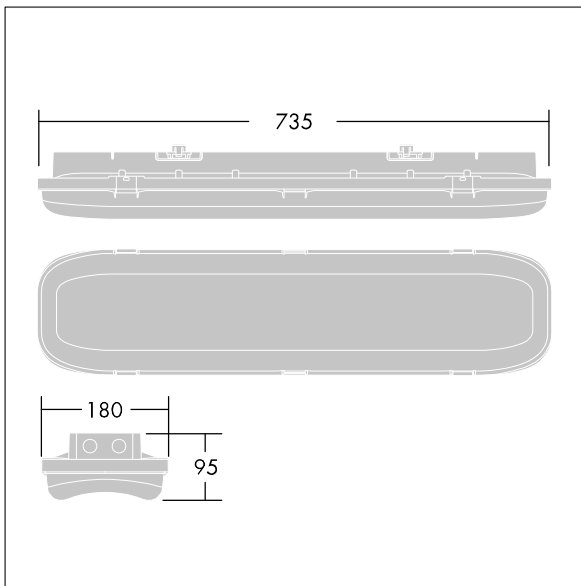

TLG_FORL_M_LED.wmf

Los valores marcados con un * son valores de referencia. Thorn utiliza componentes de fiabilidad y que han pasado los tests de calidad. Sin embargo, la tasa de fallos de la electrónica puede dar lugar a algún fallo aislado de algún LED durante la vida útil del producto. Las normativas internacionales fijan la tolerancia del flujo inicial y carga asociada en $\pm 10\%$. Los valores son aplicables para una temperatura ambiente de 25 °C, a no ser que se indique de otro modo.

Los productos de Thorn Lighting están sujetos a un continuo desarrollo. Nos reservamos el derecho de planificar en nuestros productos sin publicaciones técnicas ni otras modificaciones formales.