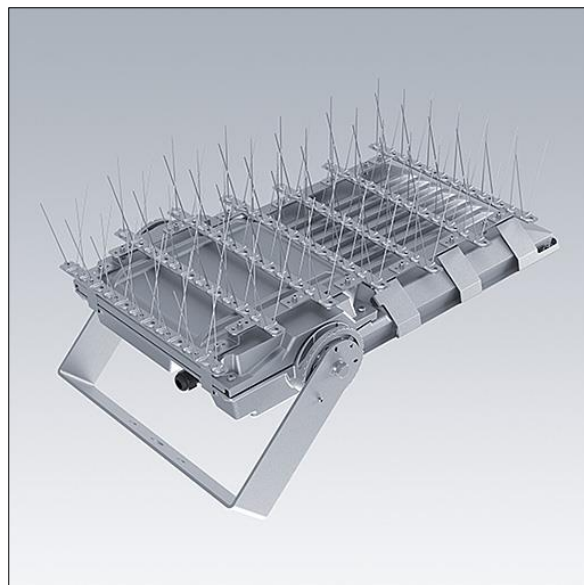

## 96636422 AFP2 BIRD DETERRENT LARGE

THORN

### Areaflood Pro 2

Bird deterrent for Areaflood Pro 2 Large. Spiked accessory to deter birds from landing on top of floodlights which may cause damage or corrosion. This is highly recommended for coastal environments and mandatory in some regions. Note: 2 kits required for Areaflood Pro 2 Double Large.