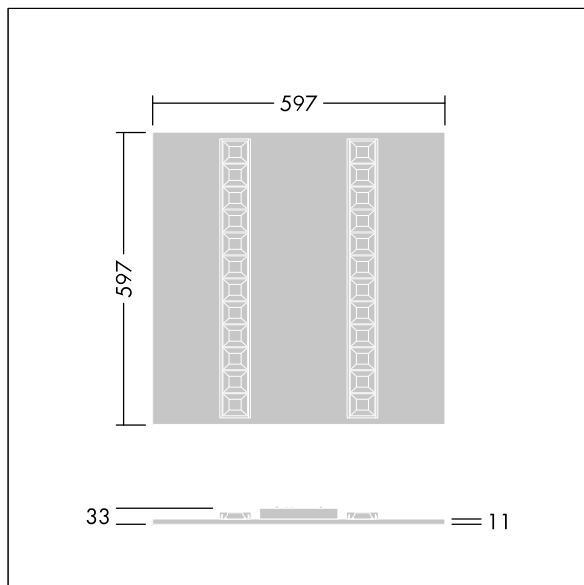

Omega Moduline

96636536 OMEGA M 3300-927-65 BC WHG Q600

THORN

Omega Moduline

A sustainable LED panel utilising replaceable modular linear LED light sources and driver for office and education applications. Each complete LED module can be easily replaced tool-free and offers a simple click-in mechanism, this allows a change of LED modules at end of life or the change of colour temperature or colour rendering if desired. A combination of deep cells with primary lenses provides high quality lighting with even light distribution and efficient glare control at very high brightness of the LED modules. Electronic, DALI-2 dimmable. Class II electrical, IP20, Impact strength: IK03. Body: white. LED module reflector finished in white. Suitable for recessed lay in grid ceilings as standard and when combined with additional accessories will allow installation in concealed ceilings, plasterboard ceilings, surface-mounted and suspended. All accessories need to be ordered separately. Wireless controlled via App with Bluetooth® 4.x - basicDIM Wireless Rated median useful life: L90 50000 h at 25 °C. Colour Rendering Index min.: 90 Complete with 2700-6500K LEDs.

TLG_OMGM_F_600X600.jpg

Dimensions: 597 x 597 x 33 mm
Luminaire input power: 26.6 W
Luminaire luminous flux: 2850 lm
Luminaire efficacy: 107 lm/W
Weight: 2.61 kg

TLG_OMGM_M_600X600.wmf

Este producto contiene una fuente luminosa de la clase de eficiencia energética D.