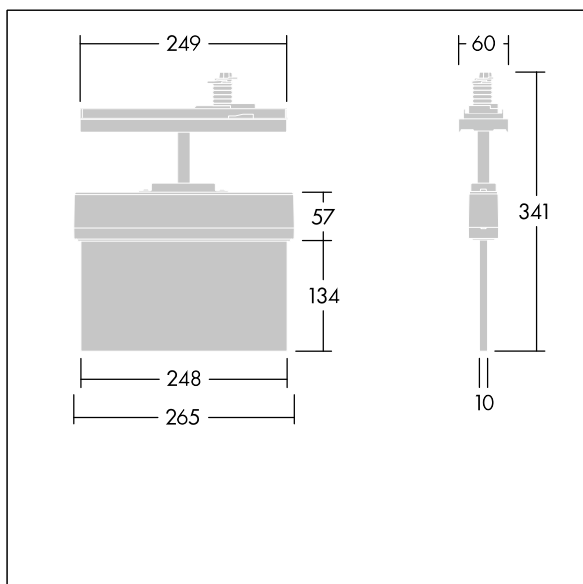

TLG_VYST_M_115_CONTUS.wmf

Los valores marcados con un * son valores de referencia. Los valores son aplicables para una temperatura ambiente de 25 °C, a no ser que se indique de otro modo.

Los productos de Thorn Lighting están sujetos a un continuo desarrollo. Nos reservamos el derecho de planificar en nuestros productos sin publicaciones técnicas ni otras modificaciones formales.

© Thorn Lighting